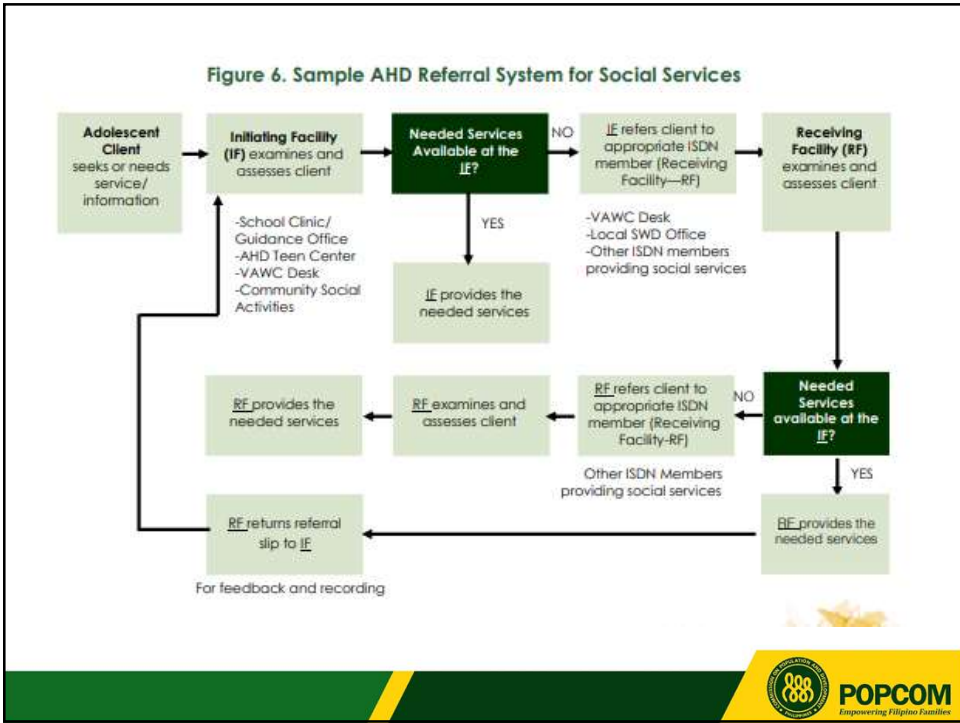

POPCOM
Empowering Filipino Families

WORKSHOP #3: Setting-Up a Referral System

Design your referral system

Empowering Filipino Families and Communities

COMMISSION ON POPULATION AND DEVELOPMENT-MIMAROPA

Welfareville Compound, Acacia Lane, Mandaluyong City